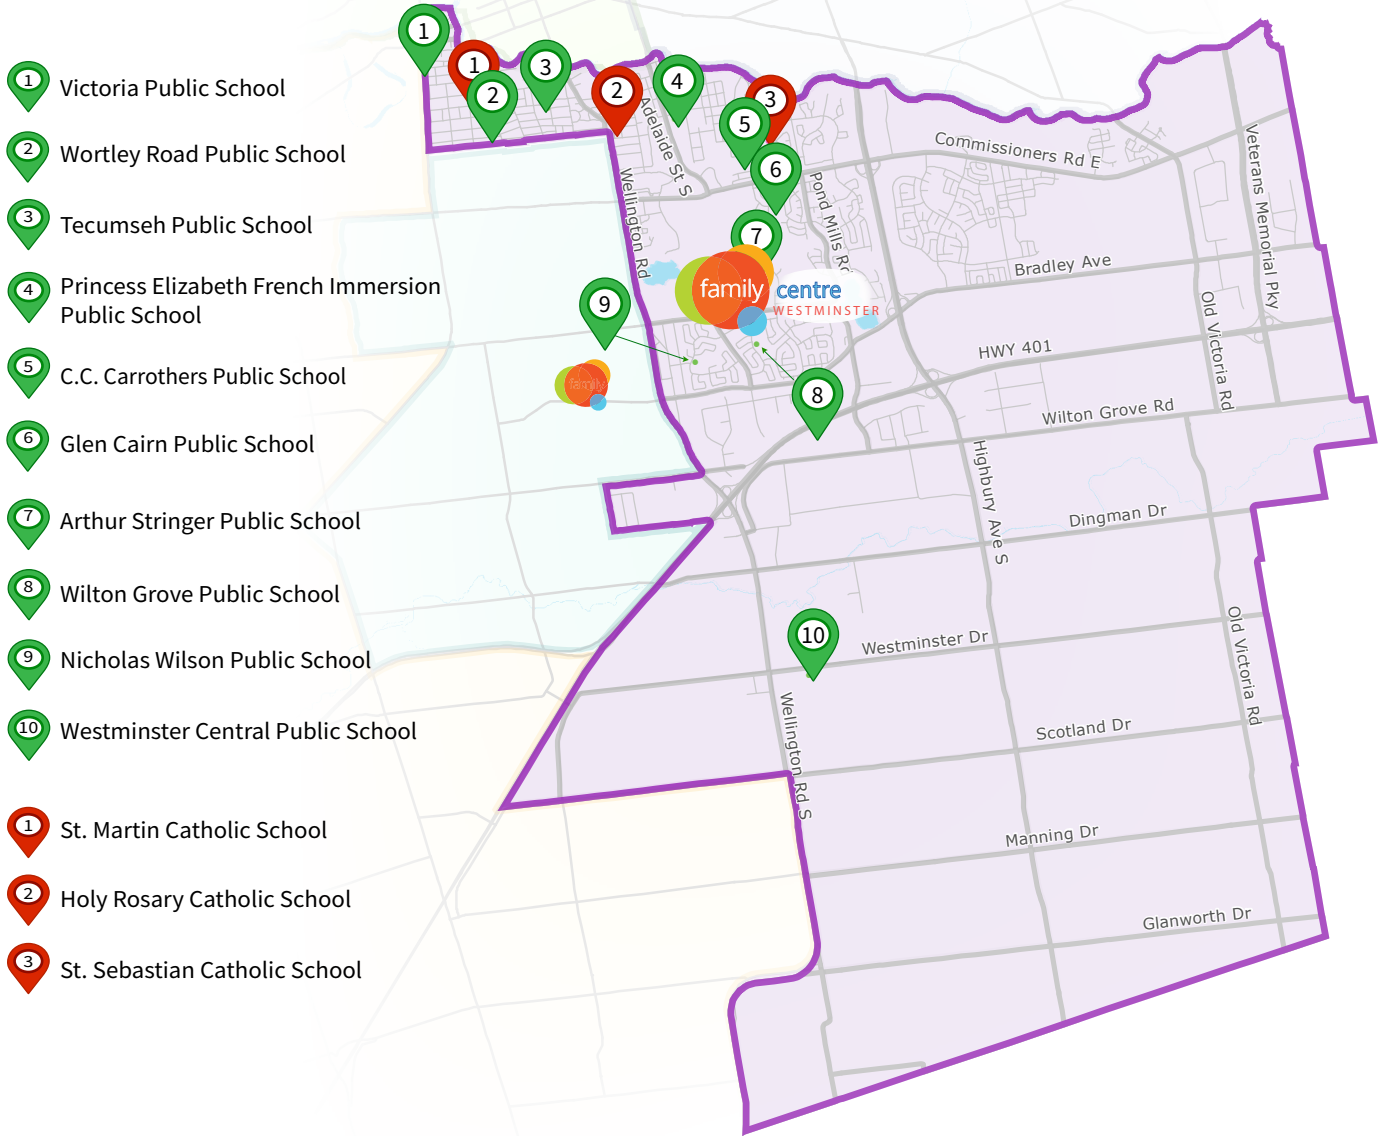

Your neighbourhood connection

- 1 Victoria Public School
- 2 Wortley Road Public School
- 3 Tecumseh Public School
- 4 Princess Elizabeth French Immersion Public School
- 5 C.C. Carrothers Public School
- 6 Glen Cairn Public School
- 7 Arthur Stringer Public School
- 8 Wilton Grove Public School
- 9 Nicholas Wilson Public School
- 10 Westminister Central Public School
- 1 St. Martin Catholic School
- 2 Holy Rosary Catholic School
- 3 St. Sebastian Catholic School

Family Centre Westminister is located within
St. Francis Catholic School

690 Osgoode Dr, London, ON, N6E 2G2
519-649-1248

<https://www.facebook.com/familycentrewestminster/>