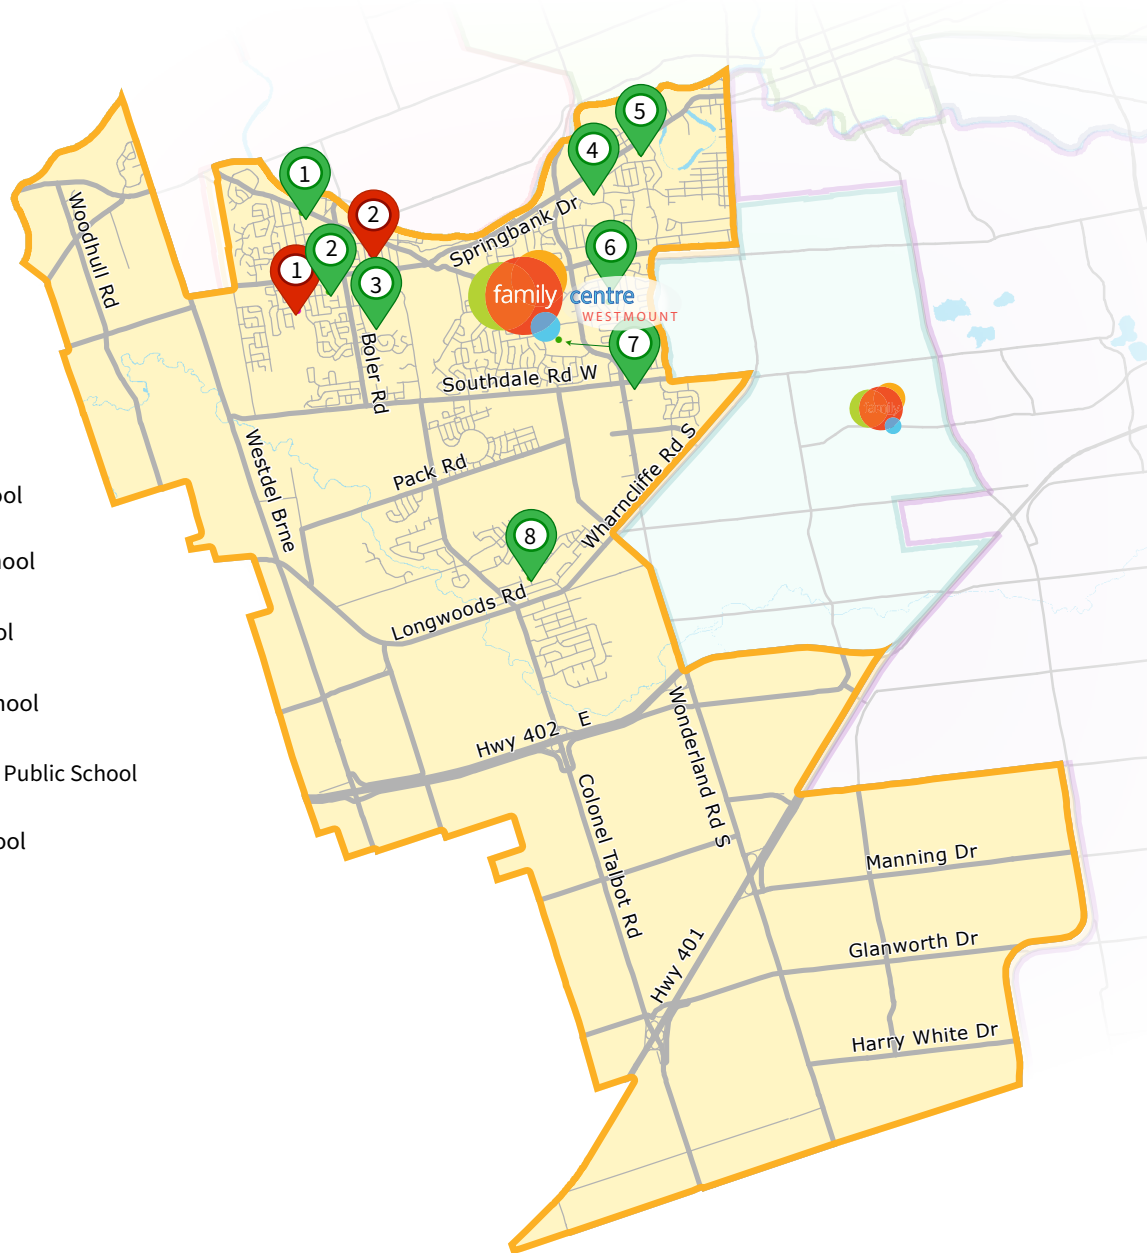

Your neighbourhood connection

- 1 Byron Northview Public School
- 2 Byron Southwood Public School
- 3 Byron Somerset Public School
- 4 Woodland Heights Public School
- 5 Kensal Park French Immersion Public School
- 6 W. Sherwood Fox Public School
- 7 Westmount Public School
- 8 Lambeth Public School
- 1 St. Theresa Catholic School
- 2 St. George Catholic School

Family Centre Westmount is located within
Jean Vanier Catholic School

1019 Viscount Rd , London, ON, N6K 1H5

☎ 519-473-2825

 <https://www.facebook.com/FamilyCentreWestmount/>