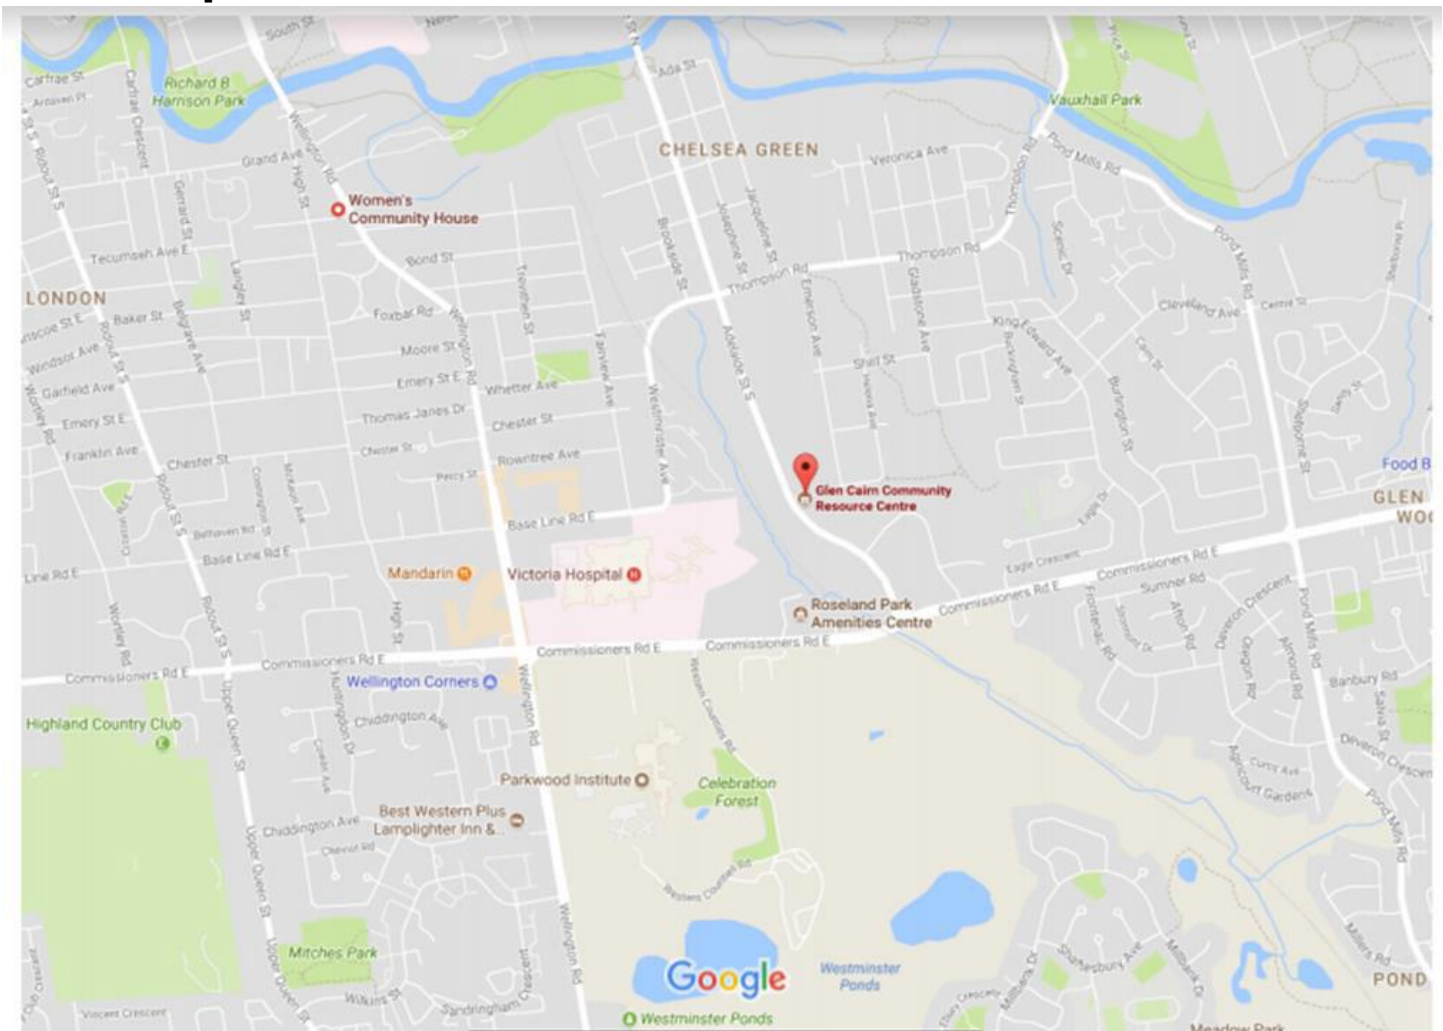

Glen Cairn Community Resource Centre Host Site

Introduction:

Glen Cairn Community Resource Centre is the host site, this means that the produce is delivered to the centre and the boxes are packed here. The resource centre is located at GCCRC is located at 244 Adelaide St S. Please contact GCCRC at 519-668-2745 for their hours of operation.

When you arrive to pick up the boxes pull into the parking lot between Youth for Christ and Glen Cairn Community Resource Centre. You will see a shipping dock in the front of the building. Pull past that, you will see a bright mural and a door. Park by the door as that is the warehouse entrance. Go to front entrance and let front desk staff know you've arrived to pick up GFB. See map for further information.

Here is a map of GCCRC's location:

Parking Spot (the yellow star indicates where you should park)

Here is a picture of their facility to give you an idea of the space needed to run this program: