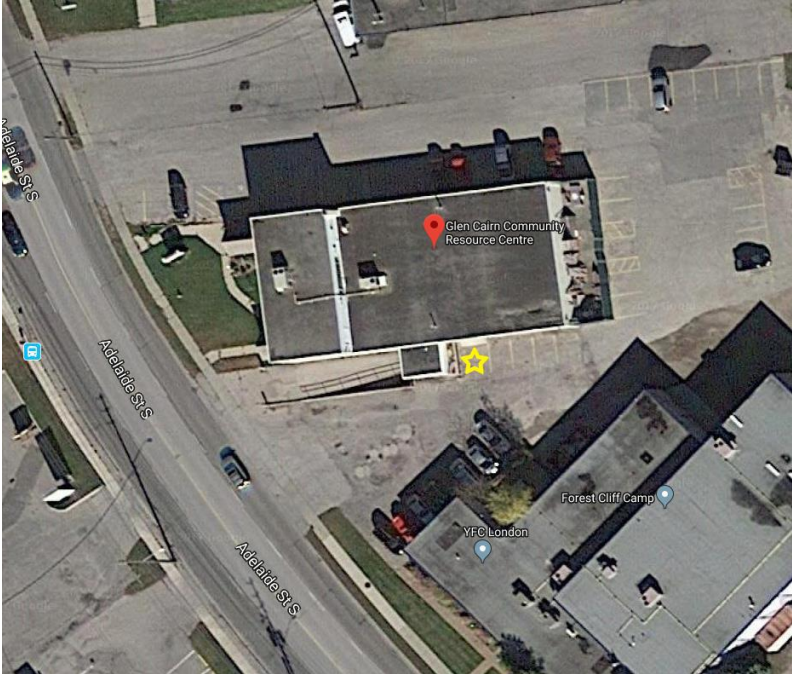

Glen Cairn Community Resource Centre Host Site

Introduction:

Glen Cairn Community Resource Centre is the host site, this means that the produce is delivered to the centre and the boxes are packed here. The resource centre is located at GCCRC is located at 244 Adelaide St S. Please contact GCCRC at 519-668-2745 for their hours of operation.

When you arrive to pick up the boxes pull into the parking lot between Youth for Christ and Glen Cairn Community Resource Centre. You will see a shipping dock in the front of the building. Pull past that, you will see a bright mural and a door. Park by the door as that is the warehouse entrance. Go to front entrance and let front desk staff know you've arrived to pick up GFB. See map for further information.

Here is a map of GCCRC's location:

Parking Spot (the yellow star indicates where you should park)

Here is a picture of their facility to give you an idea of the space needed to run this program: