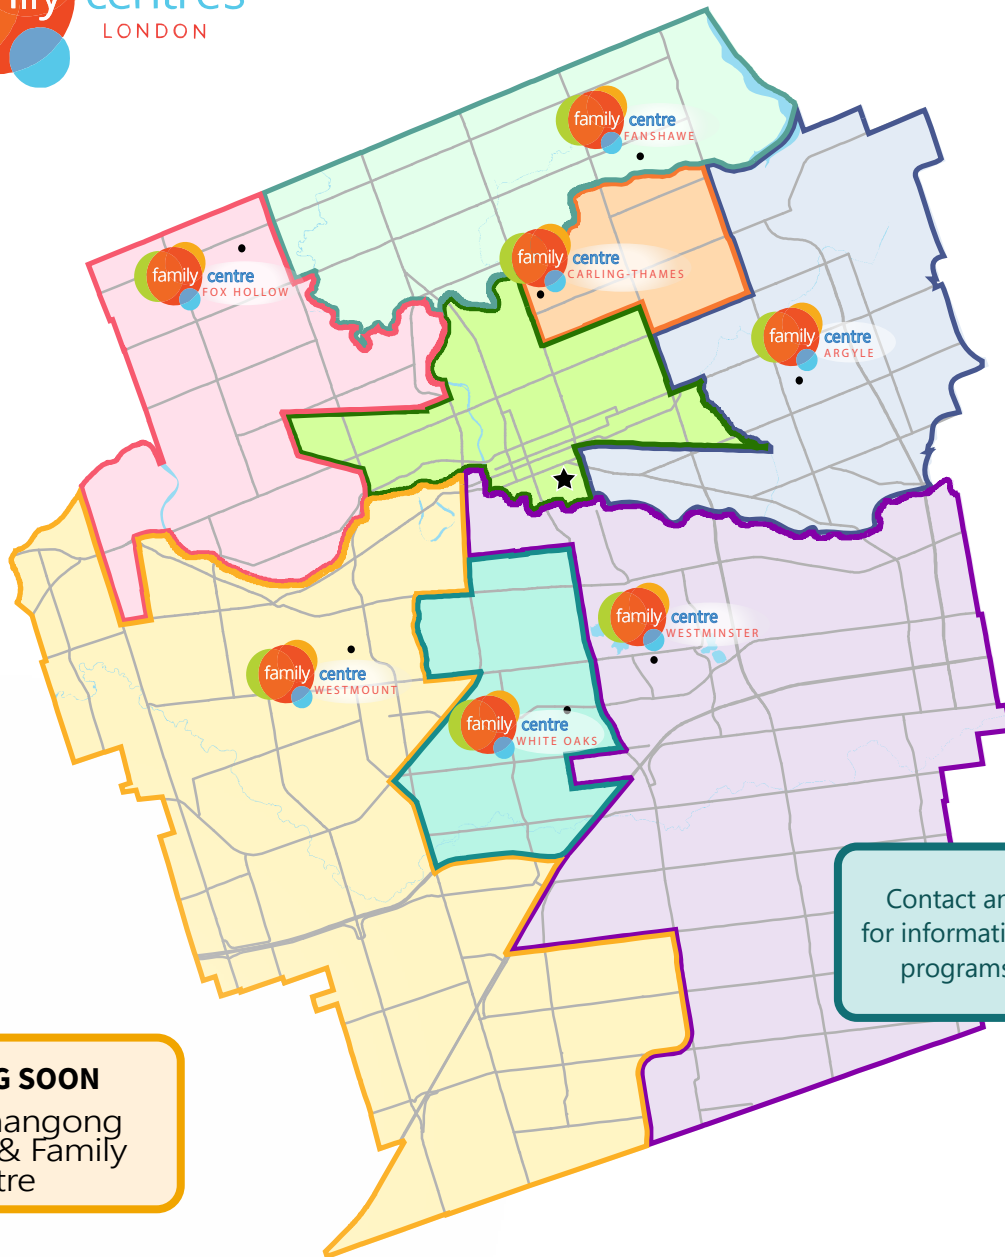

Family Centre Locations

Contact any Family Centre for information about EarlyON programs and locations

★ **OPENING SOON**
Nshwaasnangong
Childcare & Family
Centre

Family Centre Argyle 1990 Royal Crescent ☎ 519-455-2791	Family Centre Carling-Thames 355 Belfield Street ☎ 519-432-0488	Family Centre Fanshawe 1800 Cedarhollow Blvd ☎ 519-452-0362	
Family Centre Fox Hollow 2435 Buroak Drive ☎ 519-474-0199	Family Centre Westminster 690 Osgoode Drive ☎ 519-649-1248	Family Centre Westmount 1019 Viscount Rd ☎ 519-473-2825	Family Centre White Oaks 565 Bradley Avenue ☎ 519-685-1400

For more information check out each Family Centre's Facebook page or go to <http://www.familyinfo.ca/>