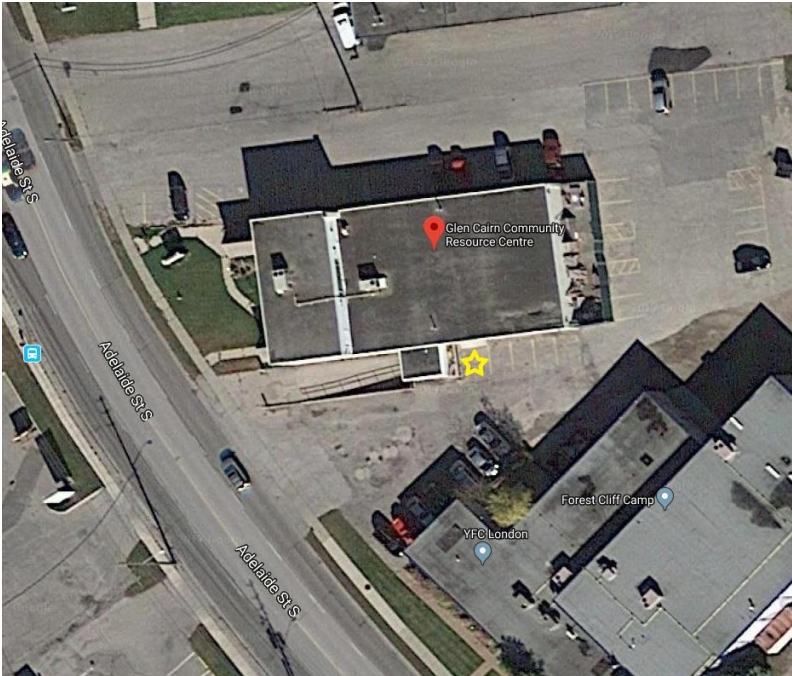

Glen Cairn Community Resource Centre Host Site

Introduction:

Glen Cairn Community Resource Centre (GCCRC) is the host site, this means that the produce is delivered to the centre and the boxes are packed here. GCCRC is located at 244 Adelaide St S. Please contact GCCRC at 519-668-2745 for their hours of operation.

When you arrive to pick up the boxes pull into the parking lot between Youth for Christ and Glen Cairn Community Resource Centre. You will see a shipping dock in the front of the building. Pull past that, you will see a bright mural and a door. Park by the door as that is the warehouse entrance. Go to front entrance and let front desk staff know you've arrived to pick up GFB. See map for further information.

Here is a map of GCCRC's location:

Parking Spot (the yellow star indicates where you should park)

Here is a picture of their facility to give you an idea of the space needed to run this program: