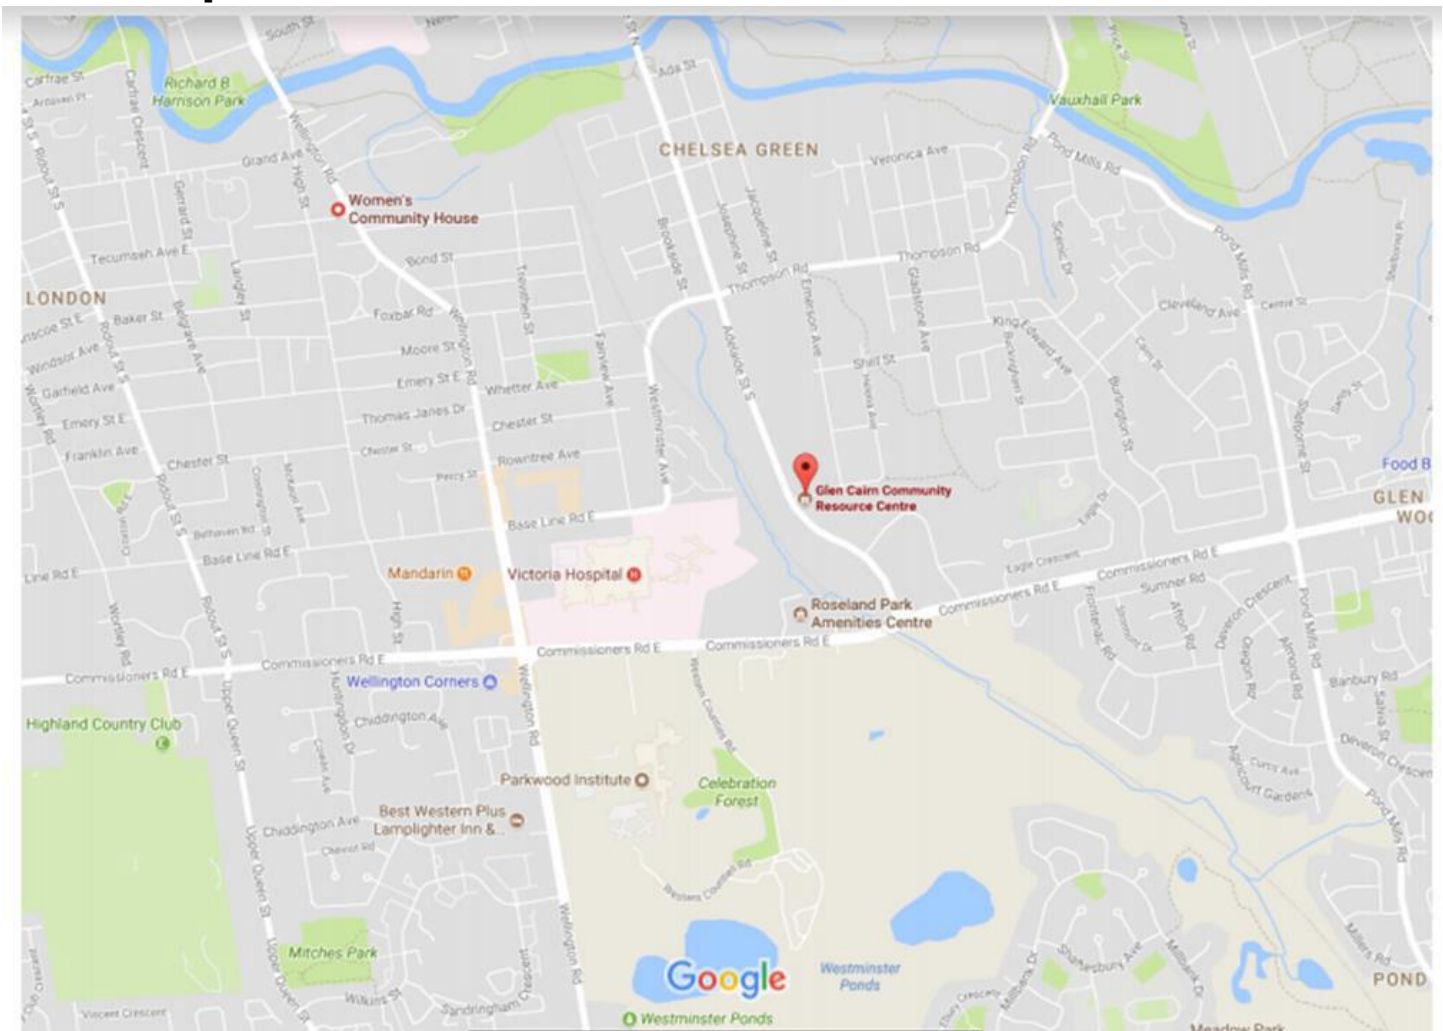

Glen Cairn Community Resource Centre Host Site

Introduction:

Glen Cairn Community Resource Centre (GCCRC) is the host site, this means that the produce is delivered to the centre and the boxes are packed here. GCCRC is located at 244 Adelaide St S. Please contact GCCRC at 519-668-2745 for their hours of operation.

When you arrive to pick up the boxes pull into the parking lot between Youth for Christ and Glen Cairn Community Resource Centre. You will see a shipping dock in the front of the building. Pull past that, you will see a bright mural and a door. Park by the door as that is the warehouse entrance. Go to front entrance and let front desk staff know you've arrived to pick up GFB. See map for further information.

Here is a map of GCCRC's location:

Parking Spot (the yellow star indicates where you should park)

Here is a picture of their facility to give you an idea of the space needed to run this program: